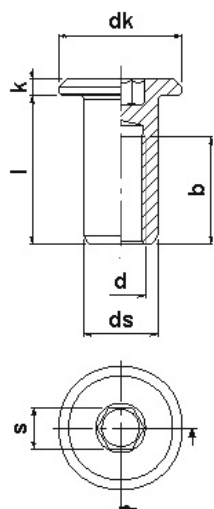

PRODUCT SHEET

Description:

Steel Head F-596,5mm Hex,M6,Head $\varnothing 19,5 \times 2$ mm,Shaft $\varnothing 9 \times 16$ mm,BRZ

Item number:

12.09.902-0

Units	Box	Carton	HS Code	Barcode
Pcs.	1	1500	7318190090	
				5704866026154